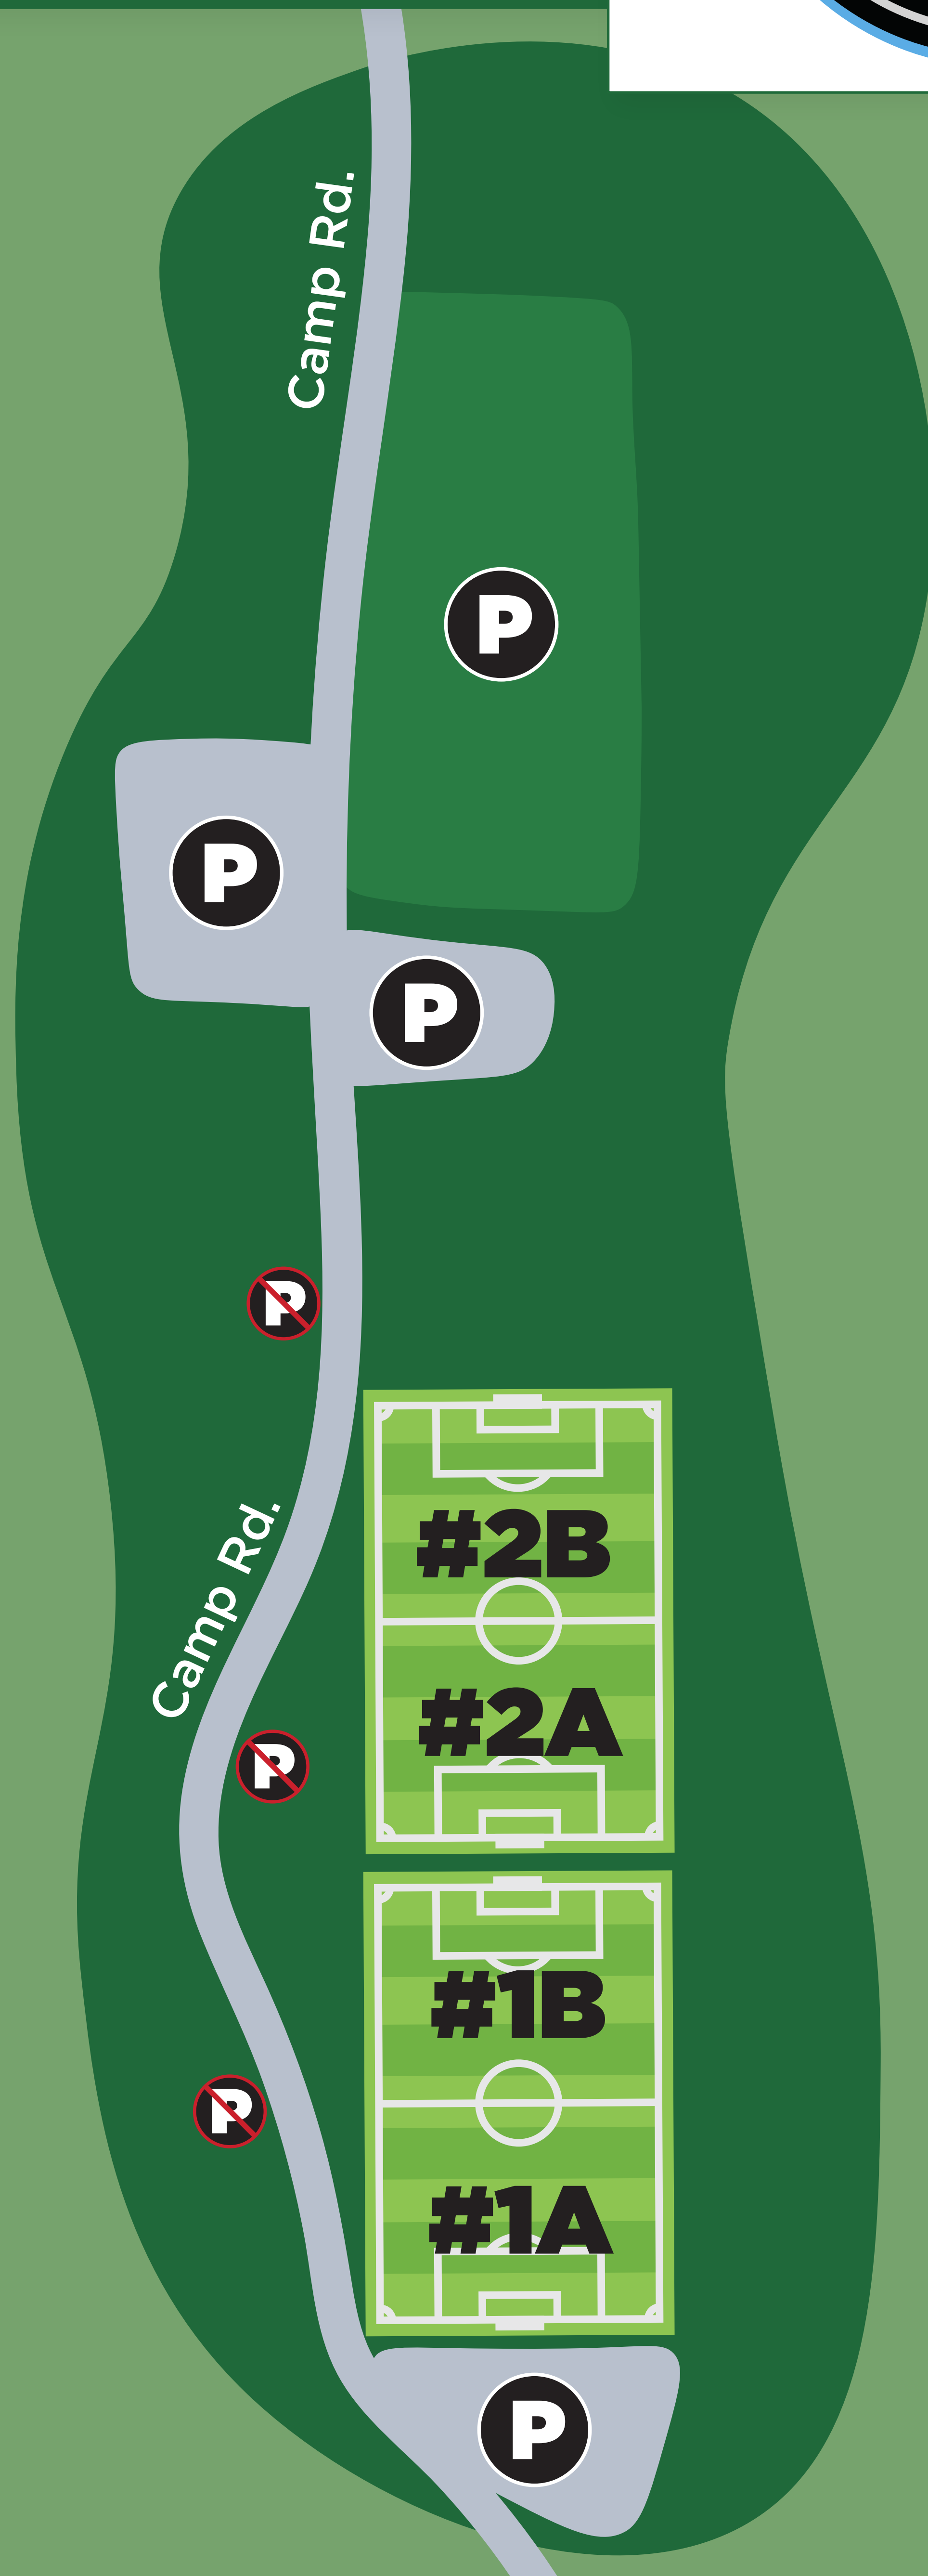

# BACK RIVER SPORTS COMPLEX

15 Camp Allen Rd. Bedford, NH

**NO PARKING ALONG CAMP RD.**