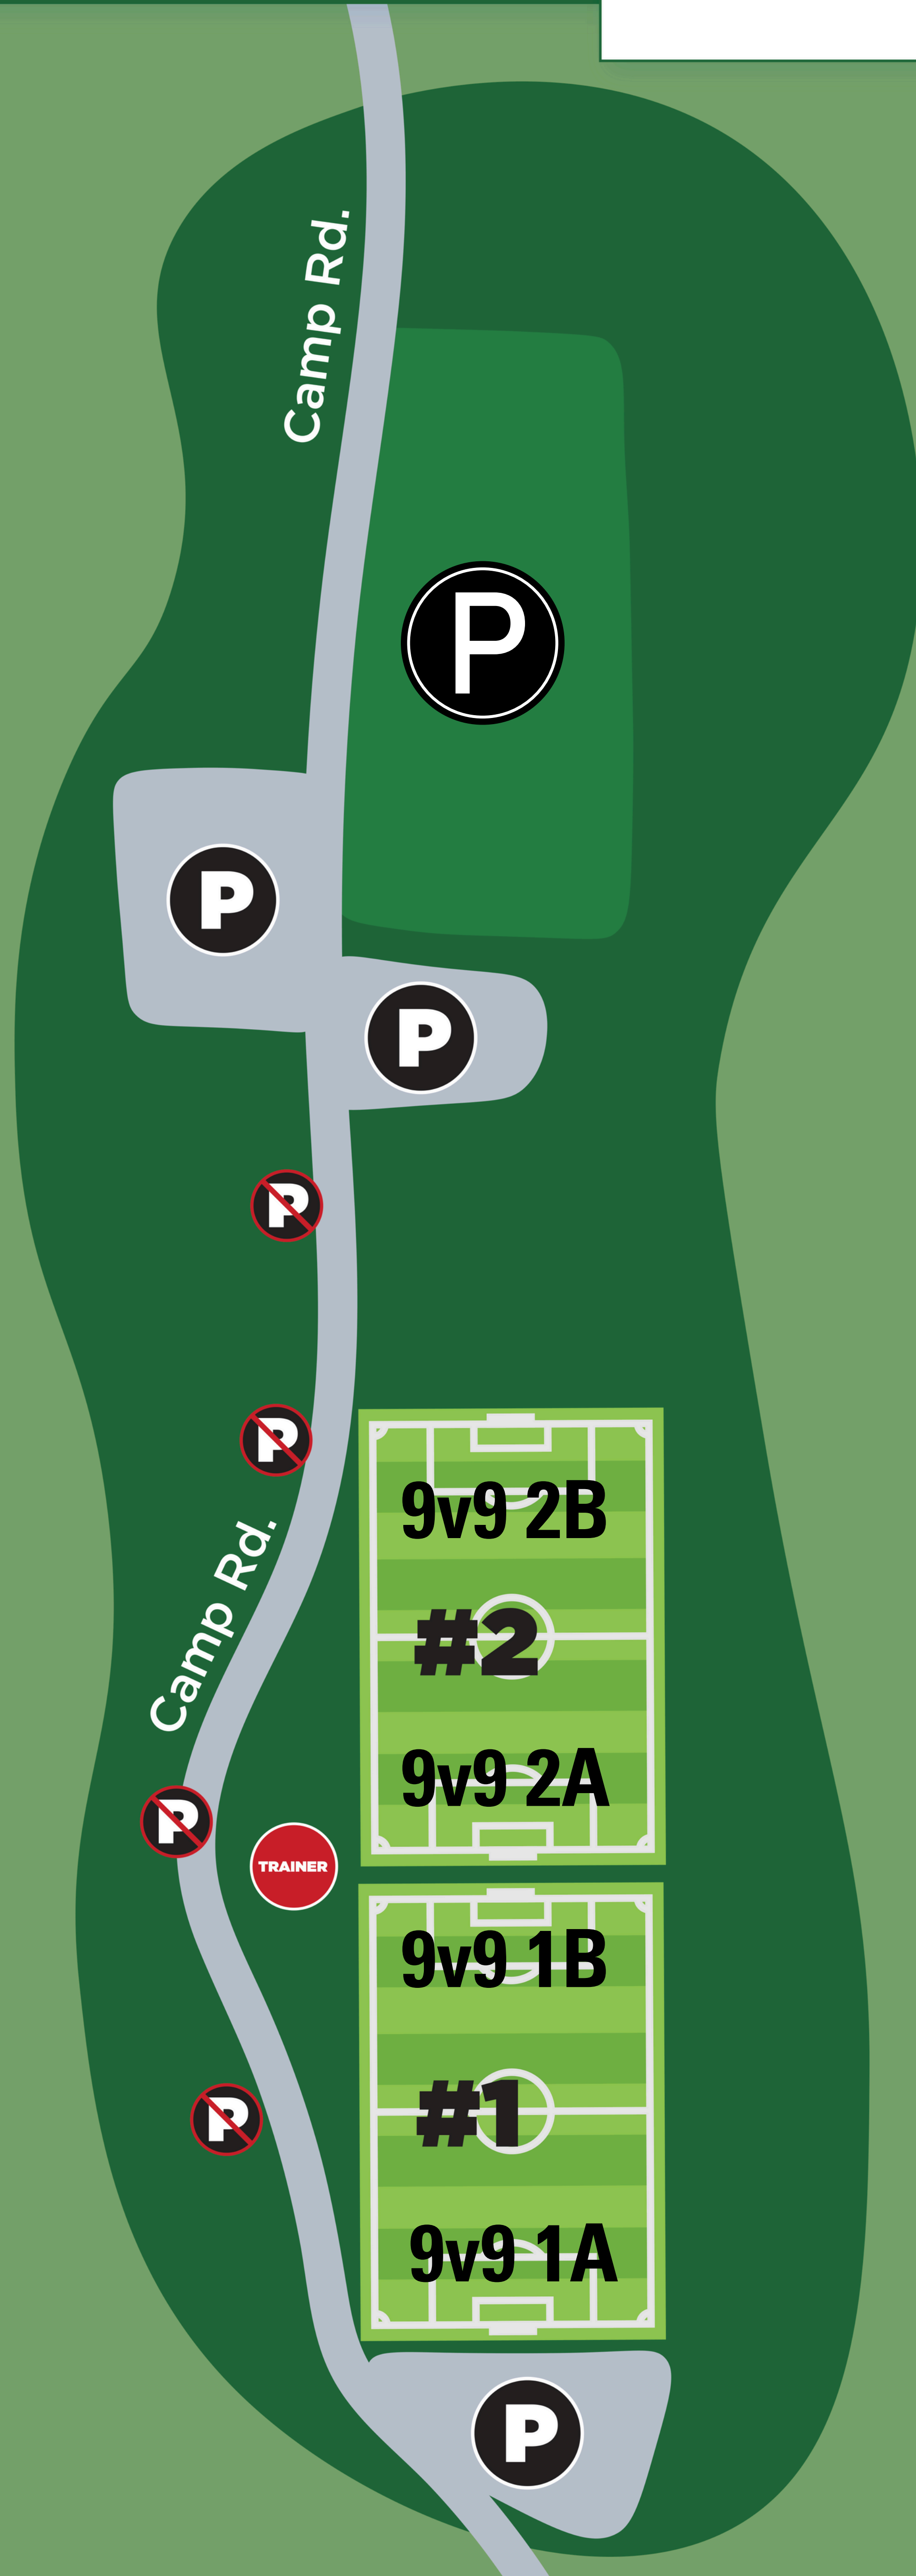

BACK RIVER SPORTS COMPLEX

15 Camp Allen Rd. Bedford, NH

SEACOAST

NO PARKING ALONG CAMP RD.